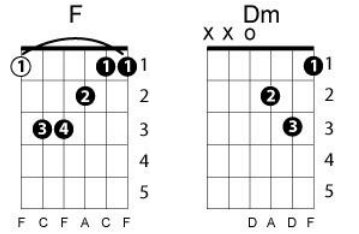

Wedding bell blues
The Fifth Dimension

Key of C

Intro Fmaj7 Em7 Dm7 G (2X)

Fmaj7 Em7 Dm7 F/G C Am Dm7 G
 Bill I love you so I always will
shift to Am back to C
 C E7/B Am F Em7 Gsus4
 I look at you and I see the passion eyes of may
Shift to F back to C
 F Gm Am Bb Gsus4
 oh but am I ever going to see my wedding day

Dm7 G Em7 Asus4 A7
 i was on your side bill when you were loo....sin'

Dm7 G Em7 A7
 I'd never scheme or lie bill there's been no foolin'
 Dm7 Em7 Dm7 Em7
 but kisses and love won't carry me until you marry me
 Fmaj7 Em7 Dm7 F/G C Am Dm7 G
 Bill I love you so I always will
 C E7/B Am F Em7 G
 and in your voices I hear a choir of carousels
 F Gm Am Bb Gsus4
 oh but am I ever goin' to hear my wedding bells

Dm7 G Em7 Asus4 A7
 I was the one who came runnin' when you were lone....ly
 Dm7 G Em7 A7
 I haven't lived one day not lovin' on....ly

Dm7 Em7 Dm7 Em7
 but kisses and love wont carry me 'til you marry me
 Fmaj7 E7m Dm7 F/G C Am Dm7 G
 Bill I love you so I always will
 C E7/B Am F Em7 G
 And though devotion rules my heart I take no bows
 F Gm Am Bb Gsus4
 But Bill you never gonna take those wedding vows

F G
 Oh come on Bill (come on Bill)
 F G
 Oh come on Bill (come on Bill)
 Fmaj7 Em7 Dm7
 Come on marry me Bill
 G Fmaj7 Em7 Dm7
 I got the wedding bell blues
 G F
 Marry me Bill