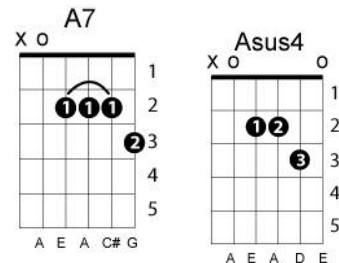

F G
Oh come on Bill (come on Bill)
F G
Oh come on Bill (come on Bill)
Fmaj7 Em7 Dm7
Come on marry me Bill
G Fmaj7 Em7 Dm7
I got the wedding bell blues
G F
Marry me Bill