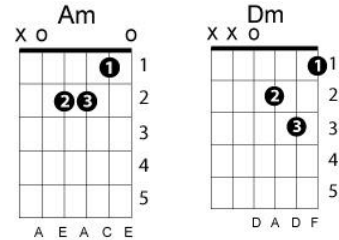

Wedding bell blues
The Fifth Dimension

Key of C

Intro Fmaj7 Em7 Dm7 G (2X)

Fmaj7 Em7 Dm7 F/G C Am Dm7 G
 Bill I love you so I always will
shift to Am back to C
 C E7/B Am F Em7 Gsus4
 I look at you and I see the passion eyes of may
Shift to F back to C
 F Gm Am Bb Gsus4
 oh but am I ever going to see my wedding day

Dm7 G Em7 Asus4 A7
 i was on your side bill when you were loo....sin'

Dm7 G Em7 A7
 I'd never scheme or lie bill there's been no foolin'
 Dm7 Em7 Dm7 Em7
 but kisses and love won't carry me until you marry me
 Fmaj7 Em7 Dm7 F/G C Am Dm7 G
 Bill I love you so I always will
 C E7/B Am F Em7 G
 and in your voices I hear a choir of carousels
 F Gm Am Bb Gsus4
 oh but am I ever goin' to hear my wedding bells

Dm7 G Em7 Asus4 A7
 I was the one who came runnin' when you were lone....ly
 Dm7 G Em7 A7
 I haven't lived one day not lovin' on....ly

Dm7 Em7 Dm7 Em7
 but kisses and love wont carry me 'til you marry me
 Fmaj7 E7m Dm7 F/G C Am Dm7 G
 Bill I love you so I always will
 C E7/B Am F Em7 G
 And though devotion rules my heart I take no bows
 F Gm Am Bb Gsus4
 But Bill you never gonna take those wedding vows

F G
 Oh come on Bill (come on Bill)
 F G
 Oh come on Bill (come on Bill)
 Fmaj7 Em7 Dm7
 Come on marry me Bill
 G Fmaj7 Em7 Dm7
 I got the wedding bell blues
 G F
 Marry me Bill