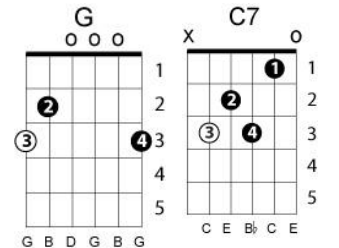

Wedding bell blues
The Fifth Dimension

Key of C

Intro Fmaj7 Em7 Dm7 G (2X)

Fmaj7 Em7 Dm7 F/G C Am Dm7 G
 Bill I love you so I always will
shift to Am back to C
 C E7/B Am F Em7 Gsus4
 I look at you and I see the passion eyes of may
Shift to F back to C
 F Gm Am Bb Gsus4
 oh but am I ever going to see my wedding day

Dm7 G Em7 Asus4 A7
 i was on your side bill when you were loo....sin'

Dm7 G Em7 A7
 I'd never scheme or lie bill there's been no foolin'
 Dm7 Em7 Dm7 Em7
 but kisses and love won't carry me until you marry me
 Fmaj7 Em7 Dm7 F/G C Am Dm7 G
 Bill I love you so I always will
 C E7/B Am F Em7 G
 and in your voices I hear a choir of carousels
 F Gm Am Bb Gsus4
 oh but am I ever goin' to hear my wedding bells

Dm7 G Em7 Asus4 A7
 I was the one who came runnin' when you were lone....ly
 Dm7 G Em7 A7
 I haven't lived one day not lovin' on....ly

Dm7 Em7 Dm7 Em7
 but kisses and love wont carry me 'til you marry me
 Fmaj7 E7m Dm7 F/G C Am Dm7 G
 Bill I love you so I always will
 C E7/B Am F Em7 G
 And though devotion rules my heart I take no bows
 F Gm Am Bb Gsus4
 But Bill you never gonna take those wedding vows

F G
 Oh come on Bill (come on Bill)
 F G
 Oh come on Bill (come on Bill)
 Fmaj7 Em7 Dm7
 Come on marry me Bill
 G Fmaj7 Em7 Dm7
 I got the wedding bell blues
 G F
 Marry me Bill