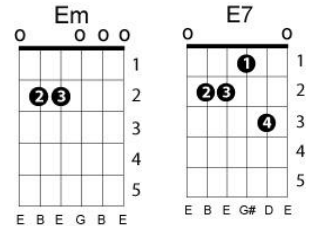

Wedding bell blues
The Fifth Dimension

Key of C

Intro Fmaj7 Em7 Dm7 G (2X)

Fmaj7 Em7 Dm7 F/G C Am Dm7 G
 Bill I love you so I always will
shift to Am back to C
 C E7/B Am F Em7 Gsus4
 I look at you and I see the passion eyes of may
Shift to F back to C
 F Gm Am Bb Gsus4
 oh but am I ever going to see my wedding day

Dm7 G Em7 Asus4 A7
 i was on your side bill when you were loo....sin'

Dm7 G Em7 A7
 I'd never scheme or lie bill there's been no foolin'
 Dm7 Em7 Dm7 Em7
 but kisses and love won't carry me until you marry me
 Fmaj7 Em7 Dm7 F/G C Am Dm7 G
 Bill I love you so I always will
 C E7/B Am F Em7 G
 and in your voices I hear a choir of carousels
 F Gm Am Bb Gsus4
 oh but am I ever goin' to hear my wedding bells

Dm7 G Em7 Asus4 A7
 I was the one who came runnin' when you were lone....ly
 Dm7 G Em7 A7
 I haven't lived one day not lovin' on....ly

Dm7 Em7 Dm7 Em7
 but kisses and love wont carry me 'til you marry me
 Fmaj7 E7m Dm7 F/G C Am Dm7 G
 Bill I love you so I always will
 C E7/B Am F Em7 G
 And though devotion rules my heart I take no bows
 F Gm Am Bb Gsus4
 But Bill you never gonna take those wedding vows

F G
 Oh come on Bill (come on Bill)
 F G
 Oh come on Bill (come on Bill)
 Fmaj7 Em7 Dm7
 Come on marry me Bill
 G Fmaj7 Em7 Dm7
 I got the wedding bell blues
 G F
 Marry me Bill